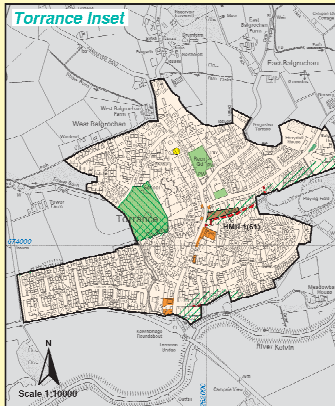

Proposals Map Key

Local Plan Boundary	UC 1, OS 2	Local Nature Conservation Sites	NE 1C
Urban Specific Development Initiatives	HMU 1, OS 2	Local Nature Conservation Sites - Important Wildlife Corridors	NE 1D
Housing and Mixed Use Developments	R 1	Local Nature Conservation Sites - Invertebrate Corridors	NE 6
Strategic Retail Parks	R 2	Local Nature Conservation Sites - Invertebrate Corridors	NE 8
Villages and Local Shopping Centres	TCR 3, TCR 4, TCR 5, TCR 6	Local Nature Conservation Sites - Invertebrate Corridors	ECON 1
Town Centres	TCR 1	Local Nature Conservation Sites - Invertebrate Corridors	ECON 2
Prime Shopping Areas	OS 1, NE 2, NE 3	Local Nature Conservation Sites - Invertebrate Corridors	CO 2
Parks and Open Spaces	DQ 6A, DQ 6B	Local Nature Conservation Sites - Invertebrate Corridors	TO 3, HE 4
Existing Waste Management Facilities	DQ 11	Local Nature Conservation Sites - Invertebrate Corridors	TO 3, HE 4
Local High Areas	HE 1A	Local Nature Conservation Sites - Invertebrate Corridors	HE 4
Local High Areas - 50c	HE 1D	Local Nature Conservation Sites - Invertebrate Corridors	THANS 3
Antonie Wall World Heritage Site	HE 4	Local Nature Conservation Sites - Invertebrate Corridors	TRANS 1
Antonie Wall World Heritage Site Buffer Zone	HE 4	Local Nature Conservation Sites - Invertebrate Corridors	TRANS 5
Scheduled Ancient Monuments	HE 5	Local Nature Conservation Sites - Invertebrate Corridors	
Archaeological Sites	HE 6	Local Nature Conservation Sites - Invertebrate Corridors	
Local Buildings	HE 7	Local Nature Conservation Sites - Invertebrate Corridors	
Conservation Areas	HE 8A	Local Nature Conservation Sites - Invertebrate Corridors	
Interpreted Protection Areas	HE 8B	Local Nature Conservation Sites - Invertebrate Corridors	
Historic Character and Designated Landscapes	HE 9	Local Nature Conservation Sites - Invertebrate Corridors	
Rules of Special Scientific Interest	NE 1A	Local Nature Conservation Sites - Invertebrate Corridors	