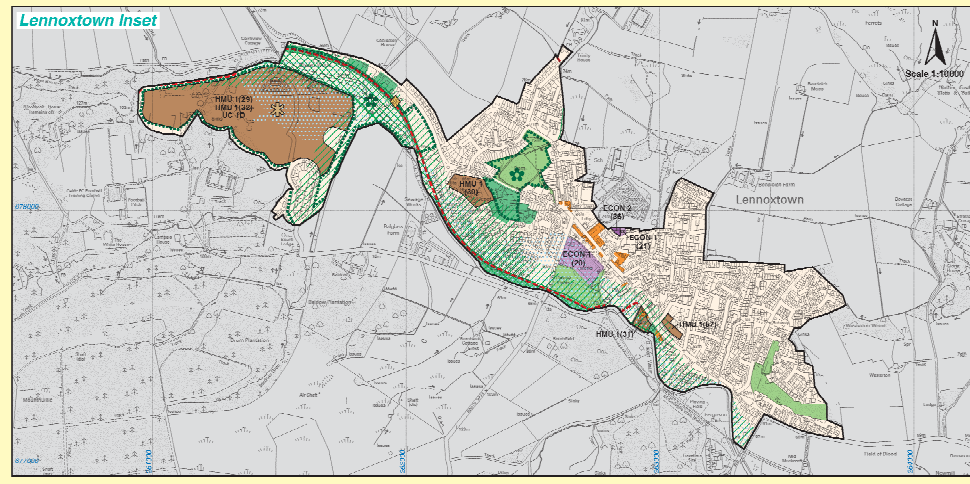

Proposals Map Key

Local Plan Boundary	UC 1, OS 2	Local Nature Conservation Sites	NE 1C
Urban Specific Development Initiatives	HMU 1, OS 2	Local Nature Conservation Sites - Important Wildlife Corridors	NE 1D
Housing and Mixed Use Developments	R 1	Local Nature Conservation Sites - Invertebrate Corridors	NE 6
Strategic Retail Parks	R 2	Local Nature Conservation Sites - Invertebrate Corridors	NE 8
Villages and Local Shopping Centres	TCR 3, TCR 4, TCR 5, TCR 6	Local Nature Conservation Sites - Invertebrate Corridors	ECON 1
Town Centres	TCR 1	Local Nature Conservation Sites - Invertebrate Corridors	ECON 2
Prime Shopping Areas	OS 1, NE 2, NE 3	Local Nature Conservation Sites - Invertebrate Corridors	CO 2
Parks and Open Spaces	DQ 6A, DQ 6B	Local Nature Conservation Sites - Invertebrate Corridors	TO 3, HE 4
Existing Waste Management Facilities	DQ 11	Local Nature Conservation Sites - Invertebrate Corridors	TO 3, HE 4
Local High Areas	HE 1A	Local Nature Conservation Sites - Invertebrate Corridors	HE 4
Local High Areas - 50c	HE 1D	Local Nature Conservation Sites - Invertebrate Corridors	THANS 3
Antonie Wall World Heritage Site	HE 4	Local Nature Conservation Sites - Invertebrate Corridors	TRANS 1
Antonie Wall World Heritage Site Buffer Zone	HE 4	Local Nature Conservation Sites - Invertebrate Corridors	TRANS 5
Scheduled Ancient Monuments	HE 5	Local Nature Conservation Sites - Invertebrate Corridors	
Archaeological Sites	HE 6	Local Nature Conservation Sites - Invertebrate Corridors	
Local Buildings	HE 7	Local Nature Conservation Sites - Invertebrate Corridors	
Conservation Areas	HE 8A	Local Nature Conservation Sites - Invertebrate Corridors	
Interpreted Protection Areas	HE 8B	Local Nature Conservation Sites - Invertebrate Corridors	
Historic Character and Designated Landscapes	HE 9	Local Nature Conservation Sites - Invertebrate Corridors	
Rules of Special Scientific Interest	NE 1A	Local Nature Conservation Sites - Invertebrate Corridors	