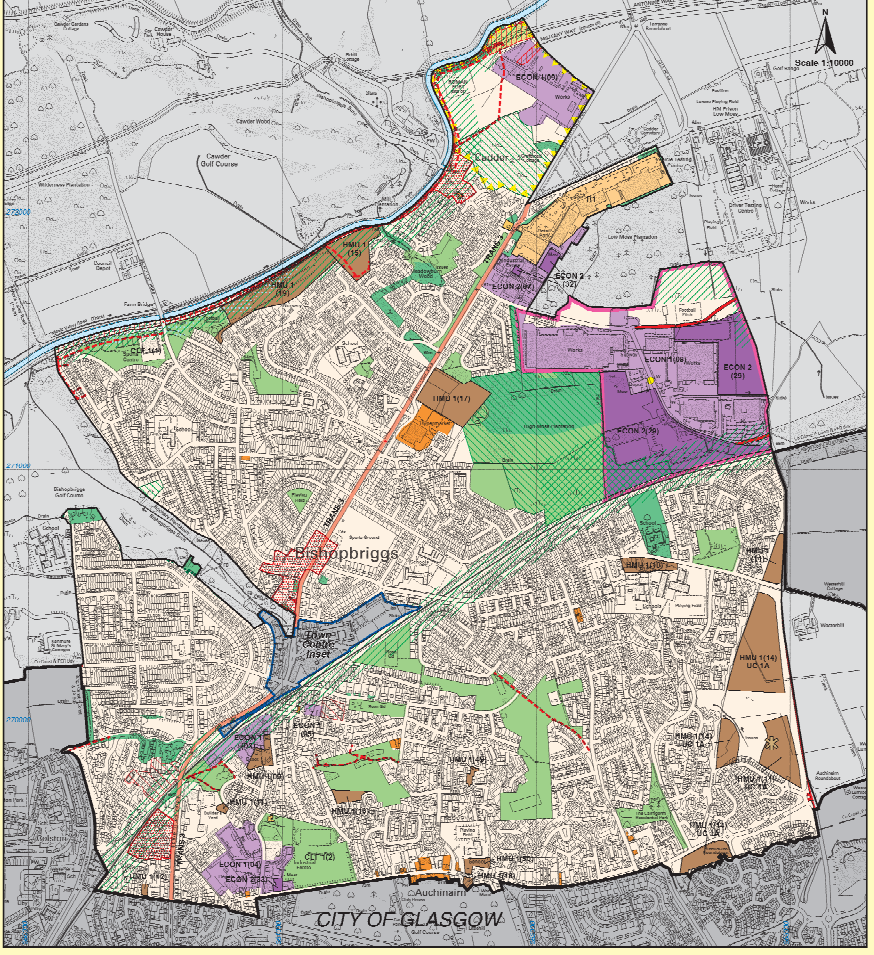

Proposals Map Key

Local Plan Boundary	UC 1, OS 2	Local Nature Conservation Sites	NE 1C
Urban Specific Development Initiatives	HMU 1, OS 2	Local Nature Conservation Sites - Important Wildlife Corridors	NE 1D
Housing and Mixed Use Developments	R 1	Local Nature Conservation Sites - Invertebrate Corridors	NE 6
Strategic Retail Parks	R 2	Local Nature Conservation Sites - Invertebrate Corridors	NE 8
Villages and Local Shopping Centres	TCR 3, TCR 4, TCR 5, TCR 6	Local Nature Conservation Sites - Invertebrate Corridors	ECON 1
Town Centres	TCR 1	Local Nature Conservation Sites - Invertebrate Corridors	ECON 2
Prime Shopping Areas	OS 1, NE 2, NE 3	Local Nature Conservation Sites - Invertebrate Corridors	CO 2
Parks and Open Spaces	DQ 6A, DQ 6B	Local Nature Conservation Sites - Invertebrate Corridors	TO 3, HE 4
Existing Waste Management Facilities	DQ 11	Local Nature Conservation Sites - Invertebrate Corridors	TO 3, HE 4
Local High Areas	HE 1A	Local Nature Conservation Sites - Invertebrate Corridors	HE 4
Local High Areas - 50c	HE 1D	Local Nature Conservation Sites - Invertebrate Corridors	THANS 3
Antonie Wall World Heritage Site	HE 4	Local Nature Conservation Sites - Invertebrate Corridors	TRANS 1
Antonie Wall World Heritage Site Buffer Zone	HE 4	Local Nature Conservation Sites - Invertebrate Corridors	TRANS 5
Scheduled Ancient Monuments	HE 5	Local Nature Conservation Sites - Invertebrate Corridors	
Archaeological Sites	HE 6	Local Nature Conservation Sites - Invertebrate Corridors	
Local Buildings	HE 7	Local Nature Conservation Sites - Invertebrate Corridors	
Conservation Areas	HE 8A	Local Nature Conservation Sites - Invertebrate Corridors	
Interpreted Protection Areas	HE 8B	Local Nature Conservation Sites - Invertebrate Corridors	
Historic Character and Designated Landscapes	HE 9	Local Nature Conservation Sites - Invertebrate Corridors	
Rules of Special Scientific Interest	NE 1A	Local Nature Conservation Sites - Invertebrate Corridors	