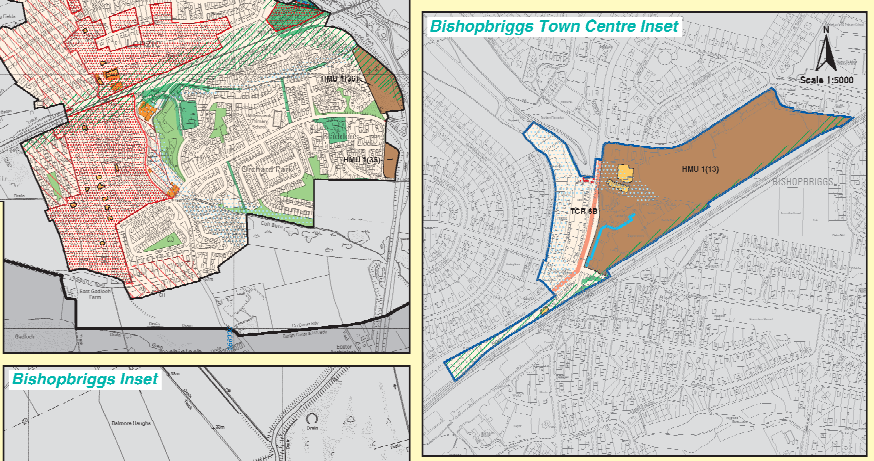

Proposals Map Key

Local Plan Boundary	UC 1, OS 2	Local Nature Conservation Sites	NE 1C
Urban Specific Development Initiatives	HMU 1, OS 2	Local Nature Conservation Sites - Important Wildlife Corridors	NE 1D
Housing and Mixed Use Developments	R 1	Local Nature Conservation Sites - Invertebrate Corridors	NE 6
Strategic Retail Parks	R 2	Local Nature Conservation Sites - Invertebrate Corridors	NE 8
Villages and Local Shopping Centres	TCR 3, TCR 4, TCR 5, TCR 6	Local Nature Conservation Sites - Invertebrate Corridors	ECON 1
Town Centres	TCR 1	Local Nature Conservation Sites - Invertebrate Corridors	ECON 2
Prime Shopping Areas	OS 1, NE 2, NE 3	Local Nature Conservation Sites - Invertebrate Corridors	CO 2
Parks and Open Spaces	DQ 6A, DQ 6B	Local Nature Conservation Sites - Invertebrate Corridors	TO 3, HE 4
Existing Waste Management Facilities	DQ 11	Local Nature Conservation Sites - Invertebrate Corridors	TO 3, HE 4
Local High Areas	HE 1A	Local Nature Conservation Sites - Invertebrate Corridors	HE 4
Local High Areas - 50c	HE 1D	Local Nature Conservation Sites - Invertebrate Corridors	THANS 3
Antonie Wall World Heritage Site	HE 4	Local Nature Conservation Sites - Invertebrate Corridors	TRANS 1
Antonie Wall World Heritage Site Buffer Zone	HE 4	Local Nature Conservation Sites - Invertebrate Corridors	TRANS 5
Scheduled Ancient Monuments	HE 5	Local Nature Conservation Sites - Invertebrate Corridors	
Archaeological Sites	HE 6	Local Nature Conservation Sites - Invertebrate Corridors	
Local Buildings	HE 7	Local Nature Conservation Sites - Invertebrate Corridors	
Conservation Areas	HE 8A	Local Nature Conservation Sites - Invertebrate Corridors	
Interpreted Protection Areas	HE 8B	Local Nature Conservation Sites - Invertebrate Corridors	
Historic Character and Designated Landscapes	HE 9	Local Nature Conservation Sites - Invertebrate Corridors	
Rules of Special Scientific Interest	NE 1A	Local Nature Conservation Sites - Invertebrate Corridors	