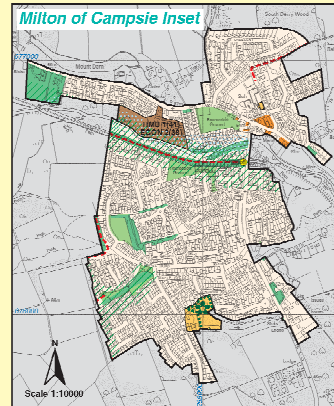

Proposals Map Key

Local Plan Boundary	UC 1, OS 2	Local Nature Conservation Sites	NE 1C
Urban Specific Development Initiatives	HMU 1, OS 2	Local Nature Conservation Sites - Important Wildlife Corridors	NE 1D
Housing and Mixed Use Developments	R 1	Local Nature Conservation Sites - Invertebrate Corridors	NE 6
Strategic Retail Parks	R 2	Local Nature Conservation Sites - Invertebrate Corridors	NE 8
Villages and Local Shopping Centres	TCR 3, TCR 4, TCR 5, TCR 6	Local Nature Conservation Sites - Invertebrate Corridors	ECON 1
Town Centres	TCR 1	Local Nature Conservation Sites - Invertebrate Corridors	ECON 2
Prime Shopping Areas	OS 1, NE 2, NE 3	Local Nature Conservation Sites - Invertebrate Corridors	CO 2
Parks and Open Spaces	DQ 6A, DQ 6B	Local Nature Conservation Sites - Invertebrate Corridors	TO 3, HE 4
Existing Waste Management Facilities	DQ 11	Local Nature Conservation Sites - Invertebrate Corridors	TO 3, HE 4
Local High Areas	HE 1A	Local Nature Conservation Sites - Invertebrate Corridors	HE 4
Local High Areas - 50c	HE 1D	Local Nature Conservation Sites - Invertebrate Corridors	THANS 3
Antonie Wall World Heritage Site	HE 4	Local Nature Conservation Sites - Invertebrate Corridors	TRANS 1
Antonie Wall World Heritage Site Buffer Zone	HE 4	Local Nature Conservation Sites - Invertebrate Corridors	TRANS 5
Scheduled Ancient Monuments	HE 5	Local Nature Conservation Sites - Invertebrate Corridors	
Archaeological Sites	HE 6	Local Nature Conservation Sites - Invertebrate Corridors	
Local Buildings	HE 7	Local Nature Conservation Sites - Invertebrate Corridors	
Conservation Areas	HE 8A	Local Nature Conservation Sites - Invertebrate Corridors	
Interpreted Protection Areas	HE 8B	Local Nature Conservation Sites - Invertebrate Corridors	
Historic Character and Designated Landscapes	HE 9	Local Nature Conservation Sites - Invertebrate Corridors	
Rules of Special Scientific Interest	NE 1A	Local Nature Conservation Sites - Invertebrate Corridors	