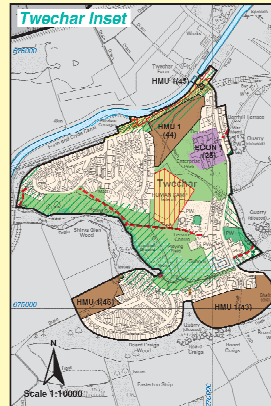

Proposals Map Key

Local Plan Boundary	UC 1, OS 2	Local Nature Conservation Sites	NE 1C
Urban Specific Development Initiatives	HMU 1, OS 2	Local Nature Conservation Sites - Important Wildlife Corridors	NE 1D
Housing and Mixed Use Developments	R 1	Local Nature Conservation Sites - Invertebrate Corridors	NE 6
Strategic Retail Parks	R 2	Local Nature Conservation Sites - Invertebrate Corridors	NE 8
Villages and Local Shopping Centres	TCR 3, TCR 4, TCR 5, TCR 6	Local Nature Conservation Sites - Invertebrate Corridors	ECON 1
Town Centres	TCR 1	Local Nature Conservation Sites - Invertebrate Corridors	ECON 2
Prime Shopping Areas	OS 1, NE 2, NE 3	Local Nature Conservation Sites - Invertebrate Corridors	CO 2
Parks and Open Spaces	DQ 6A, DQ 6B	Local Nature Conservation Sites - Invertebrate Corridors	TO 3, HE 4
Existing Waste Management Facilities	DQ 11	Local Nature Conservation Sites - Invertebrate Corridors	TO 3, HE 4
Local High Areas	HE 1A	Local Nature Conservation Sites - Invertebrate Corridors	HE 4
Local High Areas - 50c	HE 1D	Local Nature Conservation Sites - Invertebrate Corridors	THANS 3
Antonie Wall World Heritage Site	HE 4	Local Nature Conservation Sites - Invertebrate Corridors	TRANS 1
Antonie Wall World Heritage Site Buffer Zone	HE 4	Local Nature Conservation Sites - Invertebrate Corridors	TRANS 5
Scheduled Ancient Monuments	HE 5	Local Nature Conservation Sites - Invertebrate Corridors	
Archaeological Sites	HE 6	Local Nature Conservation Sites - Invertebrate Corridors	
Local Buildings	HE 7	Local Nature Conservation Sites - Invertebrate Corridors	
Conservation Areas	HE 8A	Local Nature Conservation Sites - Invertebrate Corridors	
Interpreted Protection Areas	HE 8B	Local Nature Conservation Sites - Invertebrate Corridors	
Historic Character and Designated Landscapes	HE 9	Local Nature Conservation Sites - Invertebrate Corridors	
Rules of Special Scientific Interest	NE 1A	Local Nature Conservation Sites - Invertebrate Corridors	