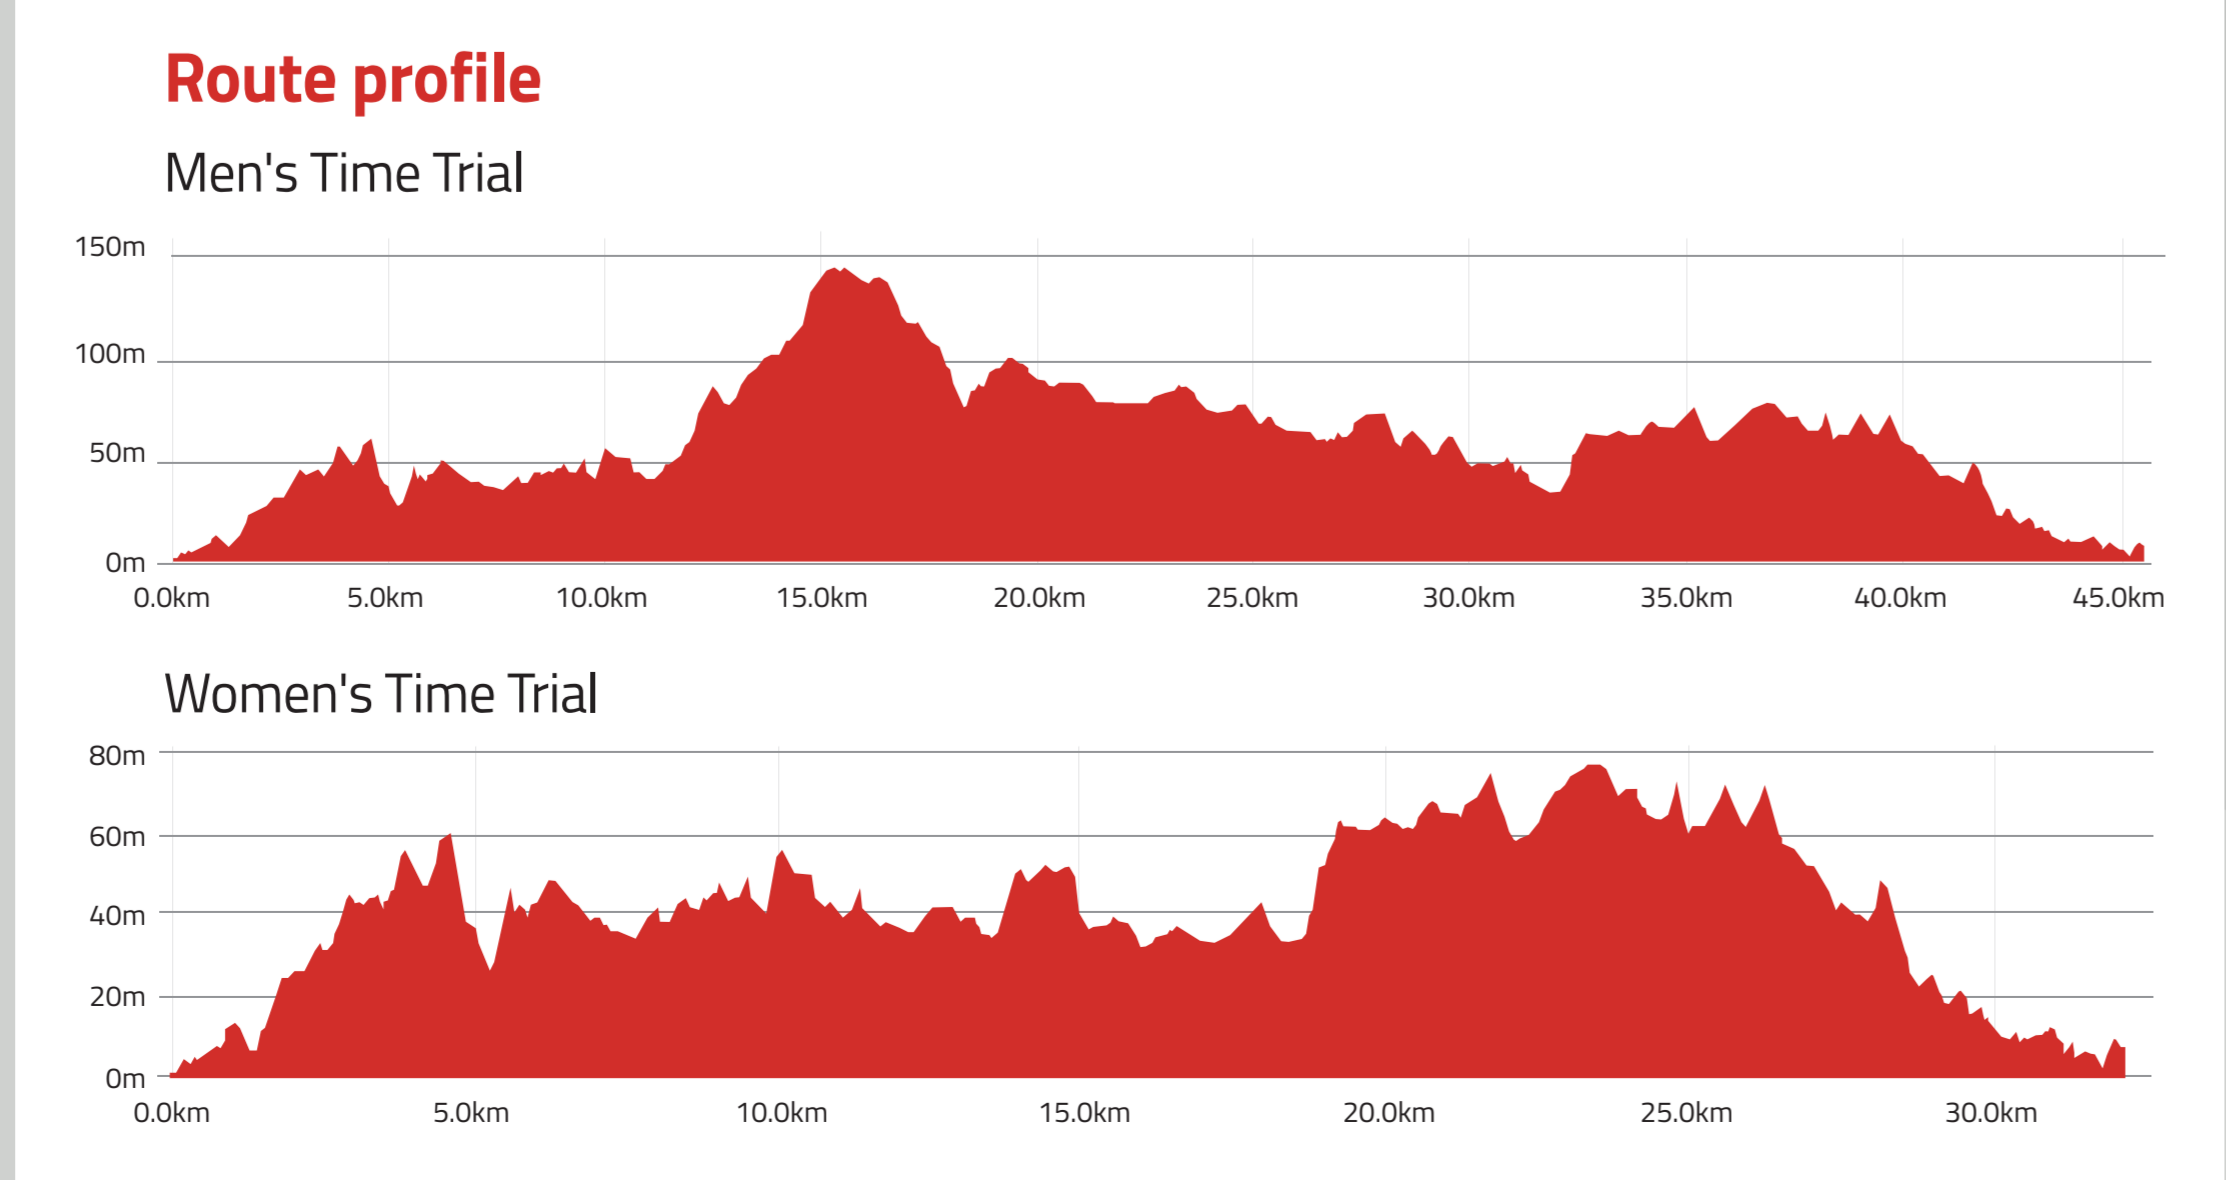

Time Trial

EUROPEAN CHAMPIONSHIPS CYCLING GLASGOW 2018

Men's Route →

Women's Route →

Place of interest

1. Riverside Museum
2. Castlebank Street
3. Beith Street
4. Byres Road
5. A82 Great Western Road
6. Clevedon Road
7. Skaethorn Road
8. Cowal Road
9. Maryhill Road
10. A81 Milngavie Rd Main Street
- 10a. Auchenhowie Road
- 10b. Balmore Road
11. Glasgow Road
A81 Strathblane Road
A81 Milngavie Road
12. A81 Milngavie Road
13. A891 Strathblane Road
14. Glen Road
15. Whitefield Terrace
16. A891 Main Street (Lennoxton)
17. B822 Campsie Road
18. Main Street (Torrance)
19. Torrance Road
20. A803 Kirkintilloch Road
21. A803 Springburn Road
22. Stirling Road
23. Cathedral Street
24. North Hanover Street
25. George Square
26. South Frederick Street
27. Ingram Street
28. High Street
29. London Road
30. Glasgow Green