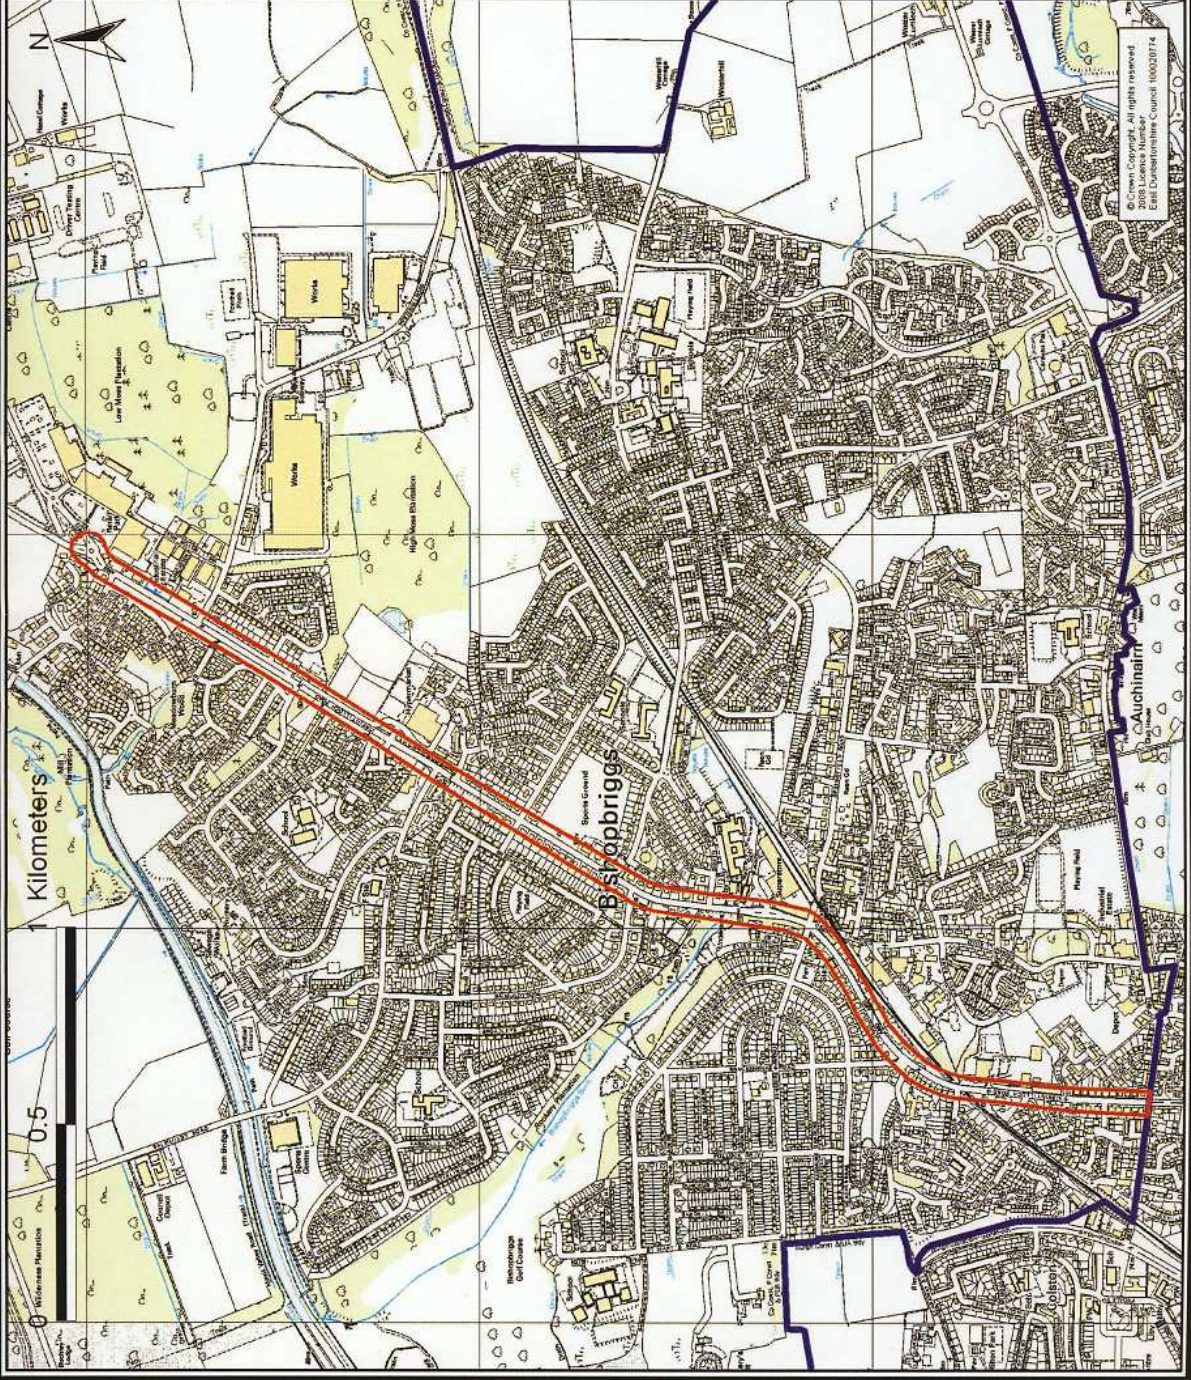

LEGEND

Progress Report 2010

Figure no. 2
Figure title: Bishopbriggs AGMA
Scale 1:15,000
Date: July 2009